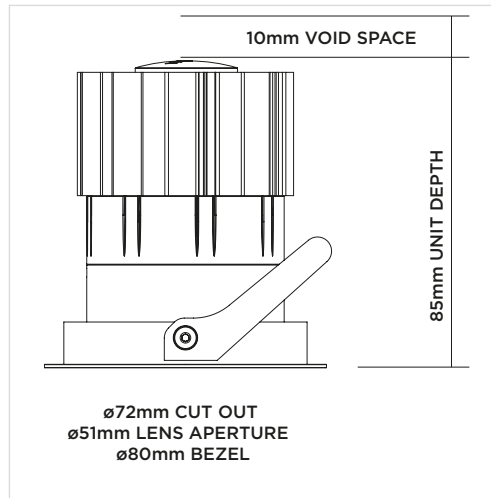

DINO WARM DIM

Fixed

ORLUNA®

Project Reference: _____

Product Reference: _____

Luminaire Details

Fitting Type	Fixed Downlight
IP Rating	IP54 / IP65
Warranty	5 Years
Class	III
IP Zone	Zone 1
Standards	CE, BS EN 60598
Material	Aluminium ADC12
Cable type	2 Core 0.75mm ²
Cable Length	300mm
Bezel Temp	F Rated

For full test data, see Luminaire Photometric Reports at orluna.com/downloads

LUMINAIRE POWER

Voltage	36v
Drive Current	300mA
Circuit Power (typ)	12.2W

DRIVER

Protocols	Mains Dim / DALI / 0-10V / Non-dim
Dim to Dark	0.1% Lux
Distance from product	20m (series wiring)
Emergency	Emergency packs available